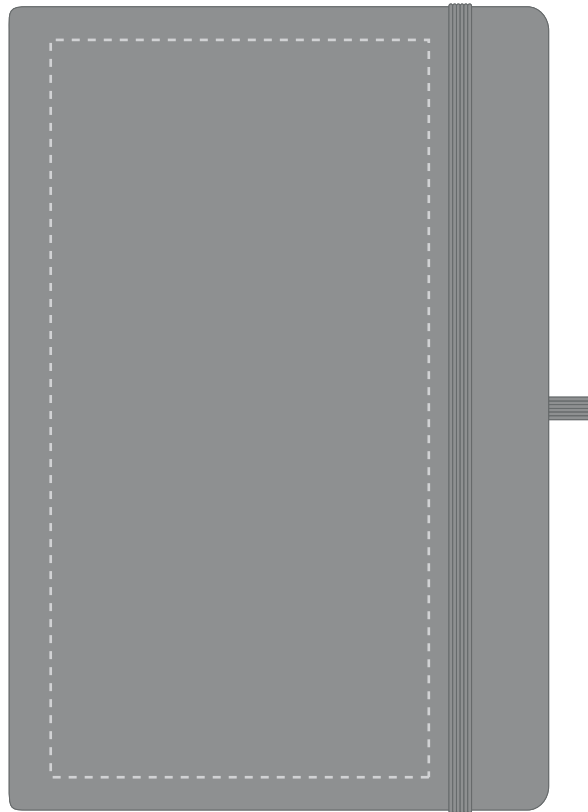

| | | |
|-----------|------------|----------------------------|
| Your Ref: | Quantity: | Product Code: QS0345 |
| Our Ref: | Version: 1 | Product Colour: LIGHT GREY |

PRINTING CONCERNS:

Please note that this product has Sustainability Markings that are not visible from this perspective

We stock this item in the following colours

**PANTONE REFERENCE(S)**

 Full Colour Printing

ARTWORK SCALE 50%

- CENTRED TO PRINT AREA
- CENTRED TO NOTEBOOK

Product Image for visualisation
- colours may vary

The dashed line is to demonstrate print area and will not appear on your printed item

PLEASE NOTE:

- All colours including print and product are for visual purposes only and should not be regarded as the actual colour of the product and print.
- Some products may vary from batch to batch and may differ from previous orders.
- The colour and texture of a product can also have an effect on the final print colour.
- By approving this order we accept that you understand these terms.

To proceed, please approve visual via the online system.

ARTWORK SCALE 100%
Max print area: 195mm x 100mm